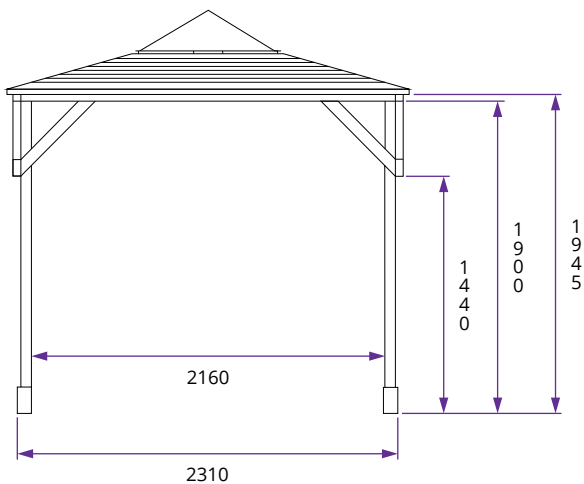

Erin Gazebo W2.5m x D2.5m

Specification

- **Overall External Dimensions:** 2.44m x 2.44m (8' 0" x 8' 0")
- **External Width:** 2.31m (7' 6")
- **External Depth:** 2.31m (7' 6")
- **Internal Width (Post):** 2.16m (7' 1")
- **Internal Depth (Post):** 2.16m (7' 1")
- **Overall Height:** 2.45m (8' 0")
- **Internal Eaves Height:** 1.94m (6' 4")
- **Timber:** Spruce
- **Uprights:** 145mm x 145mm
- **Roof:** 19mm Tongue and Groove Boards
- **Perspex Dome:** 814mm x 814mm
- **Foot Pad:** Zinc Plated Steel