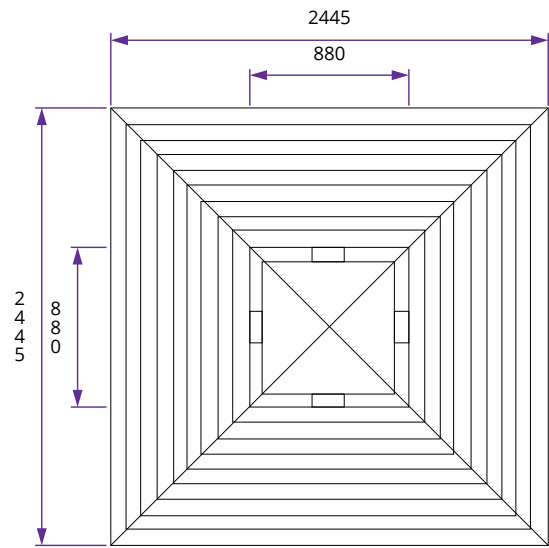

Erin Gazebo W2.5m x D2.5m

Specification

- **Overall External Dimensions:** 2.44m x 2.44m (8' 0" x 8' 0")
- **External Width:** 2.31m (7' 6")
- **External Depth:** 2.31m (7' 6")
- **Internal Width (Post):** 2.16m (7' 1")
- **Internal Depth (Post):** 2.16m (7' 1")
- **Overall Height:** 2.45m (8' 0")
- **Internal Eaves Height:** 1.94m (6' 4")
- **Timber:** Spruce
- **Uprights:** 145mm x 145mm
- **Roof:** 19mm Tongue and Groove Boards
- **Perspex Dome:** 814mm x 814mm
- **Foot Pad:** Zinc Plated Steel