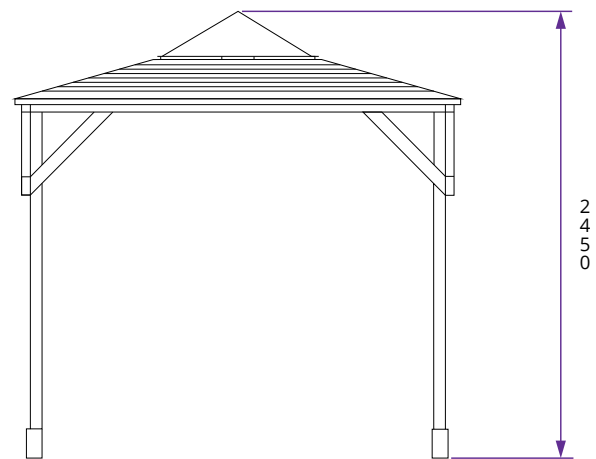

Erin Gazebo W2.5m x D2.5m

Specification

- **Overall External Dimensions:** 2.44m x 2.44m (8' 0" x 8' 0")
- **External Width:** 2.31m (7' 6")
- **External Depth:** 2.31m (7' 6")
- **Internal Width (Post):** 2.16m (7' 1")
- **Internal Depth (Post):** 2.16m (7' 1")
- **Overall Height:** 2.45m (8' 0")
- **Internal Eaves Height:** 1.94m (6' 4")
- **Timber:** Spruce
- **Uprights:** 145mm x 145mm
- **Roof:** 19mm Tongue and Groove Boards
- **Perspex Dome:** 814mm x 814mm
- **Foot Pad:** Zinc Plated Steel